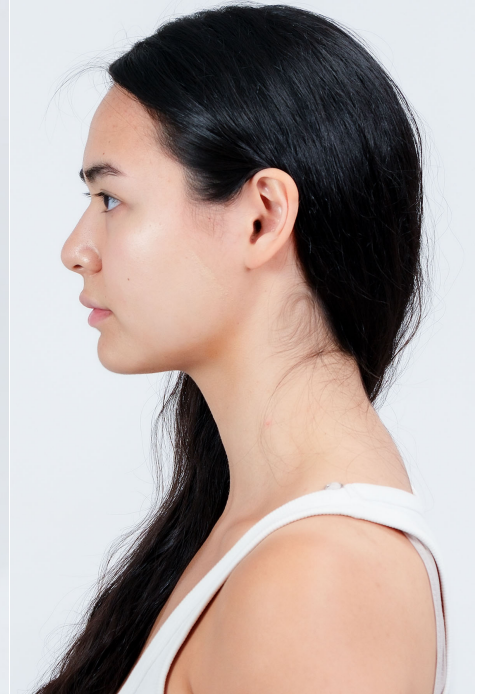

## Maya Gelber

Artist, Actress

Height  
**5'9"**

Bust — Cup  
**34" — B**

Waist — Hips  
**26" — 36"**

Dress  
**2**

Shoes  
**7.5**

Hair — Eyes  
**Brown — Brown**