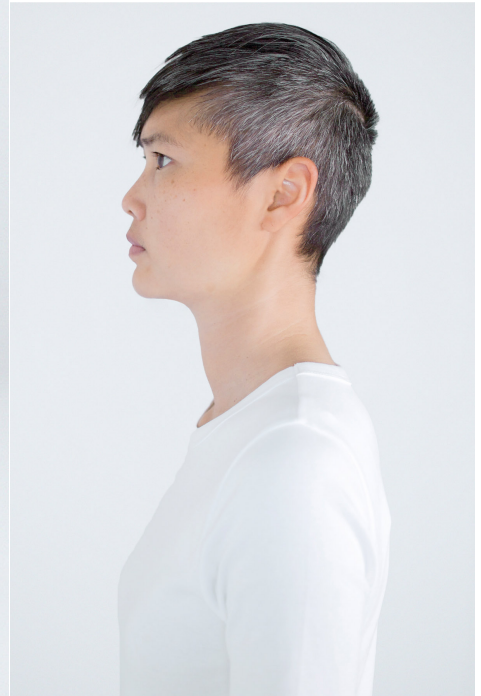

## Mey Dolce-Bun

American model turned farmer

Height  
**5'10"**

Bust — Cup  
**31" — A**

Waist — Hips  
**26" — 32"**

Dress  
**2**

Shoes  
**8**

Hair — Eyes  
**Black — Brown**