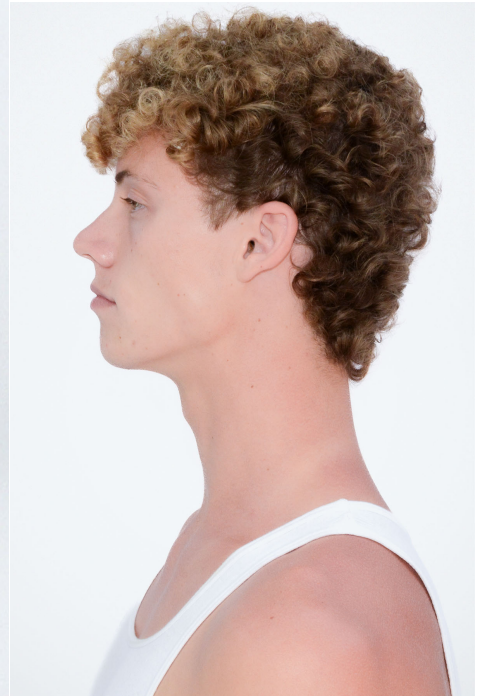

William Wiggins

Musician

Height
6'1"

Suit — Shirt
38 — 16"

Waist
31"

Inseam
32"

Shoes
12

Hair — Eyes
Blonde — Green